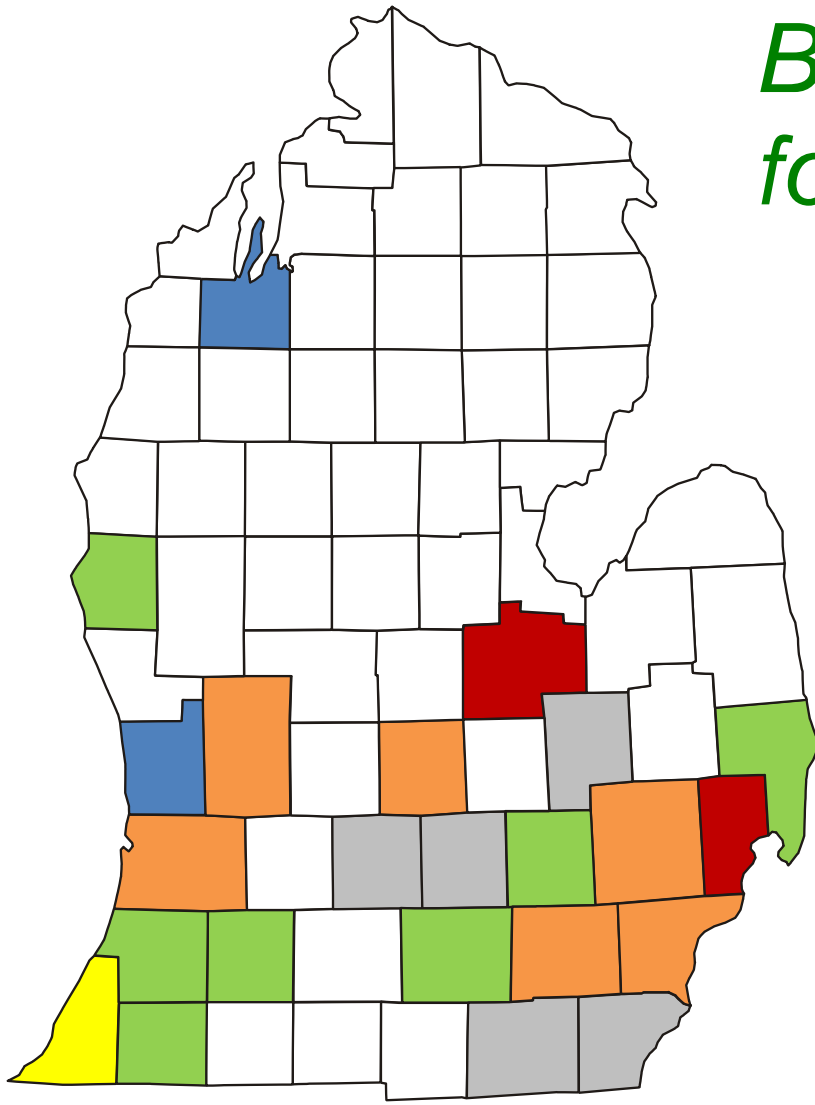

BMSB 1st Detections for counties in MI

2010: Berrien

2011: Eaton, Genesee, Monroe, Lenawee, Ingham

2012: Allegan, Clinton, Kent, Oakland, Washtenaw, Wayne,

2013: Grand Traverse, Ottawa

2014: Jackson, Oceana, Cass, Kalamazoo, VanBuren, Livingston, St. Clair

2015: Saginaw, Macomb

How to distinguish brown marmorated from common Michigan stink bugs

Brown marmorated stink bug

smooth pronotum

slender beak

striped antennae

Rough stink bug

toothed pronotum

Brown stink bug

round shoulders

pointy shoulders

toothed pronotum

slender beak

Spined soldier bug

toothed pronotum

thick beak

Green stink bug