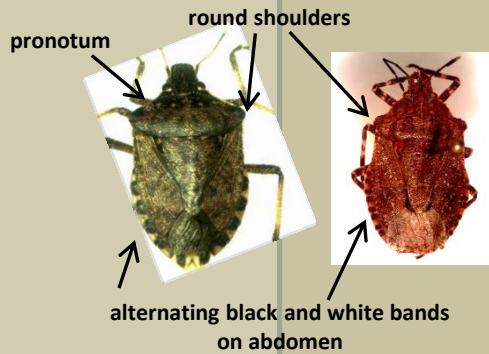

BMSB 1st Detections for counties in MI

2010: Berrien

2011: Eaton, Genesee, Monroe, Lenawee, Ingham

2012: Allegan, Clinton, Kent, Oakland, Washtenaw, Wayne,

2013: Grand Traverse, Ottawa

2014: Jackson, Oceana, Cass, Kalamazoo, VanBuren, Livingston, St. Clair

2015: Saginaw, Macomb

How to distinguish brown marmorated from common Michigan stink bugs

Brown marmorated stink bug

smooth pronotum

slender beak

striped antennae

Rough stink bug

toothed pronotum

Brown stink bug

round shoulders

pointy shoulders

toothed pronotum

slender beak

Spined soldier bug

toothed pronotum

thick beak